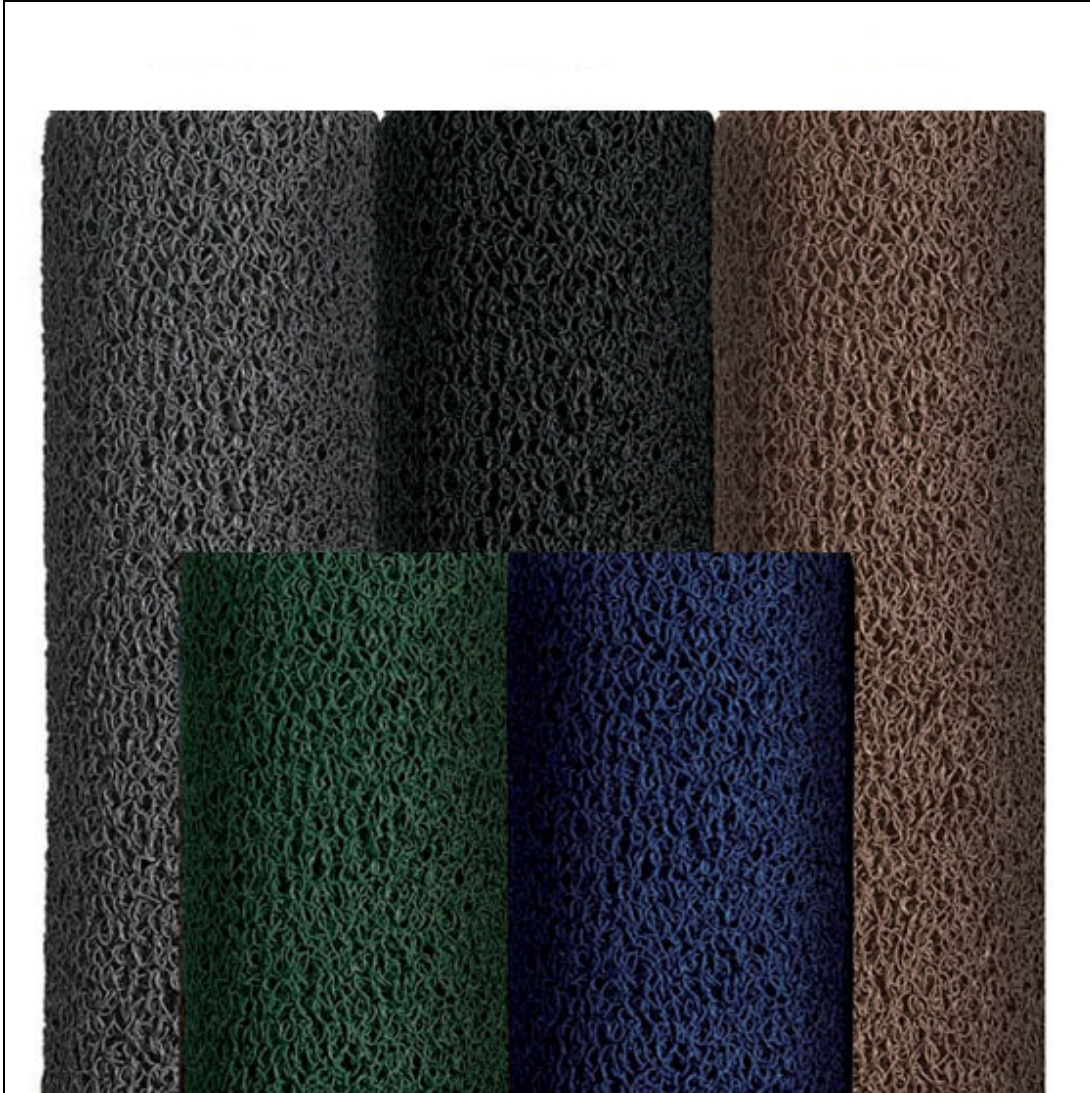

Miners Moss Prospecting Mats

Miners Moss Prospecting Mats are made with an extruded vinyl mesh arranged in a random loop (spaghetti) pattern. These miner moss mats help remove debris and work great for gold recovery in any sluicing or dredging operation.

- Miners Moss Mesh Mats are preferred by commercial dredgers since these mats trap and hold gold inside the vinyl loops. These prospecting mats catch and hold fine gold and heavy black sands.
- Miner's moss is available in a variety of sizes and colors.
- Miners moss sluice carpet is un-backed, which allows this 1/4" thick vinyl mesh matting to drain easily and helps wash concentrates out of the carpet.
- To clean miner's moss mats, simply shake out or hose off.

Custom Sizes - Per Sq. Ft. (Approximate)

Size	Qty. 1	Qty. 2-10	Qty. 11-25	Qty. 26+
3' Wide	\$5.50	\$5.35	\$5.15	\$5.00
4' Wide	\$5.50	\$5.35	\$5.15	\$5.00

Standard Colors

Black

Brown

Burgundy

Red

Grey

Green

Blue